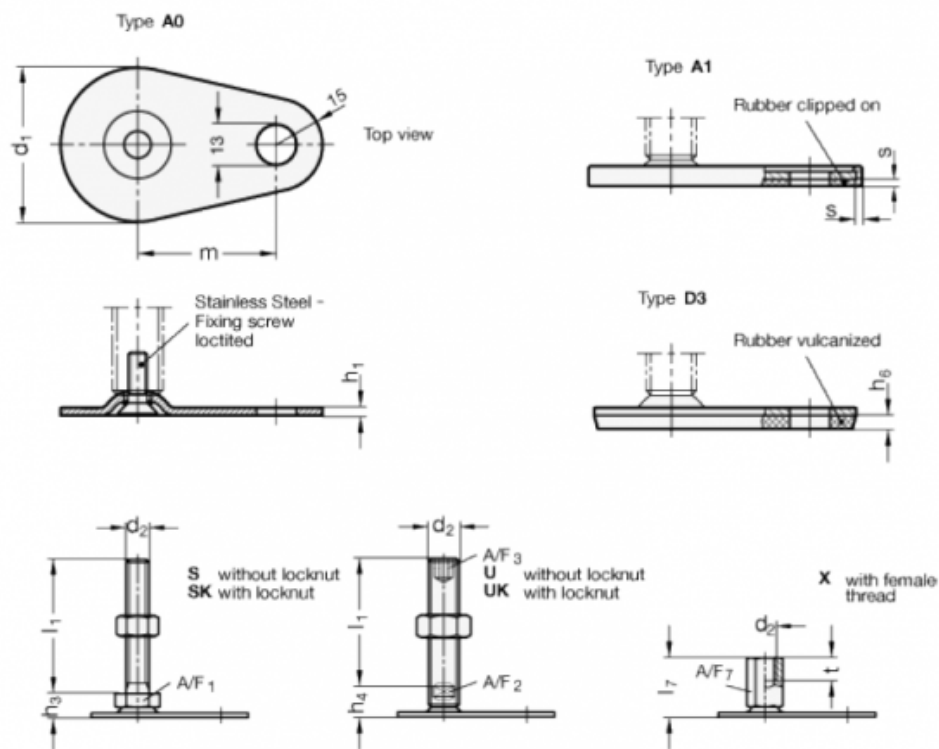

# Data Sheet

Article number: 204250M863D3S

Description: E+G levelling foot  
GN 42-50-M8-63-D3-S

Note: S Without nut, External hexagon at the bottom

## Measures

A/F1 = 17	s =
d1 = 50	
d2 = M8	
h1 = 2.5	
h3 = 11	
h6 = 4	
l1 = 63	
m = 45	